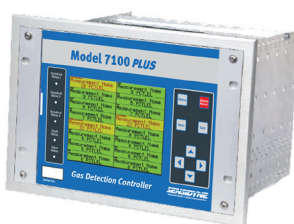

Model 7100-PLUS Controller *8/16 Channels*

- ⊙ 8/16 channel display modes accept inputs from many sensor types and signal ranges. Input types include 4-20mA and Modbus.
- ⊙ Ethernet with Modbus TCP server/client and web server for configuration and monitoring
- ⊙ RS-485 serial ports allow simultaneous Modbus Master/Slave operation. Two standard ports and two optional isolated ports.
- ⊙ Wireless Modbus and SensCast wireless interfaces available
- ⊙ Three independent alarm levels per channel. “Relay Acknowledge” feature allows silencing of external audible devices during alarm conditions.
- ⊙ QVGA Color LCD displays monitored data as trends, bar graphs and engineering units. Readouts change colors to indicate alarms.
- ⊙ Five standard SPDT 5-amp alarm relays. HORN, FAULT and three programmable alarm relays
- ⊙ Options cards such as 4-20mA inputs, 4-20mA outputs, discrete and programmable alarm relays
- ⊙ Cal Mode offers push-button zero/span calibration for remote sensor applications
- ⊙ Authorization Mode allows locking of critical settings
- ⊙ Data Logger onto SD card allows recording of input values, and events for more than 10 years
- ⊙ Power supply options include both 150 and 600 Watt
- ⊙ Magnetic keypad standard for non-intrusive operation in potentially hazardous locations
- ⊙ Enclosures include wall mount NEMA 4X - Non-Metallic, 316 SS, XP and Rack/Panel Mount

The **Model 7100-PLUS** controller combines the reliability of our proven Model 7100 controller with the advanced upgrades of our Model 7200 64 channel controller in one low cost package. The Model 7100-PLUS provides simultaneous display and alarm functions for up to 16 input variables. 8 or 16 channel display modes, and I/O modules arranged in groups of 8 channels, allow economical configuration of systems. This easy-to-configure, user friendly controller is ideal for centralizing display and alarm functions in critical multipoint monitoring applications.